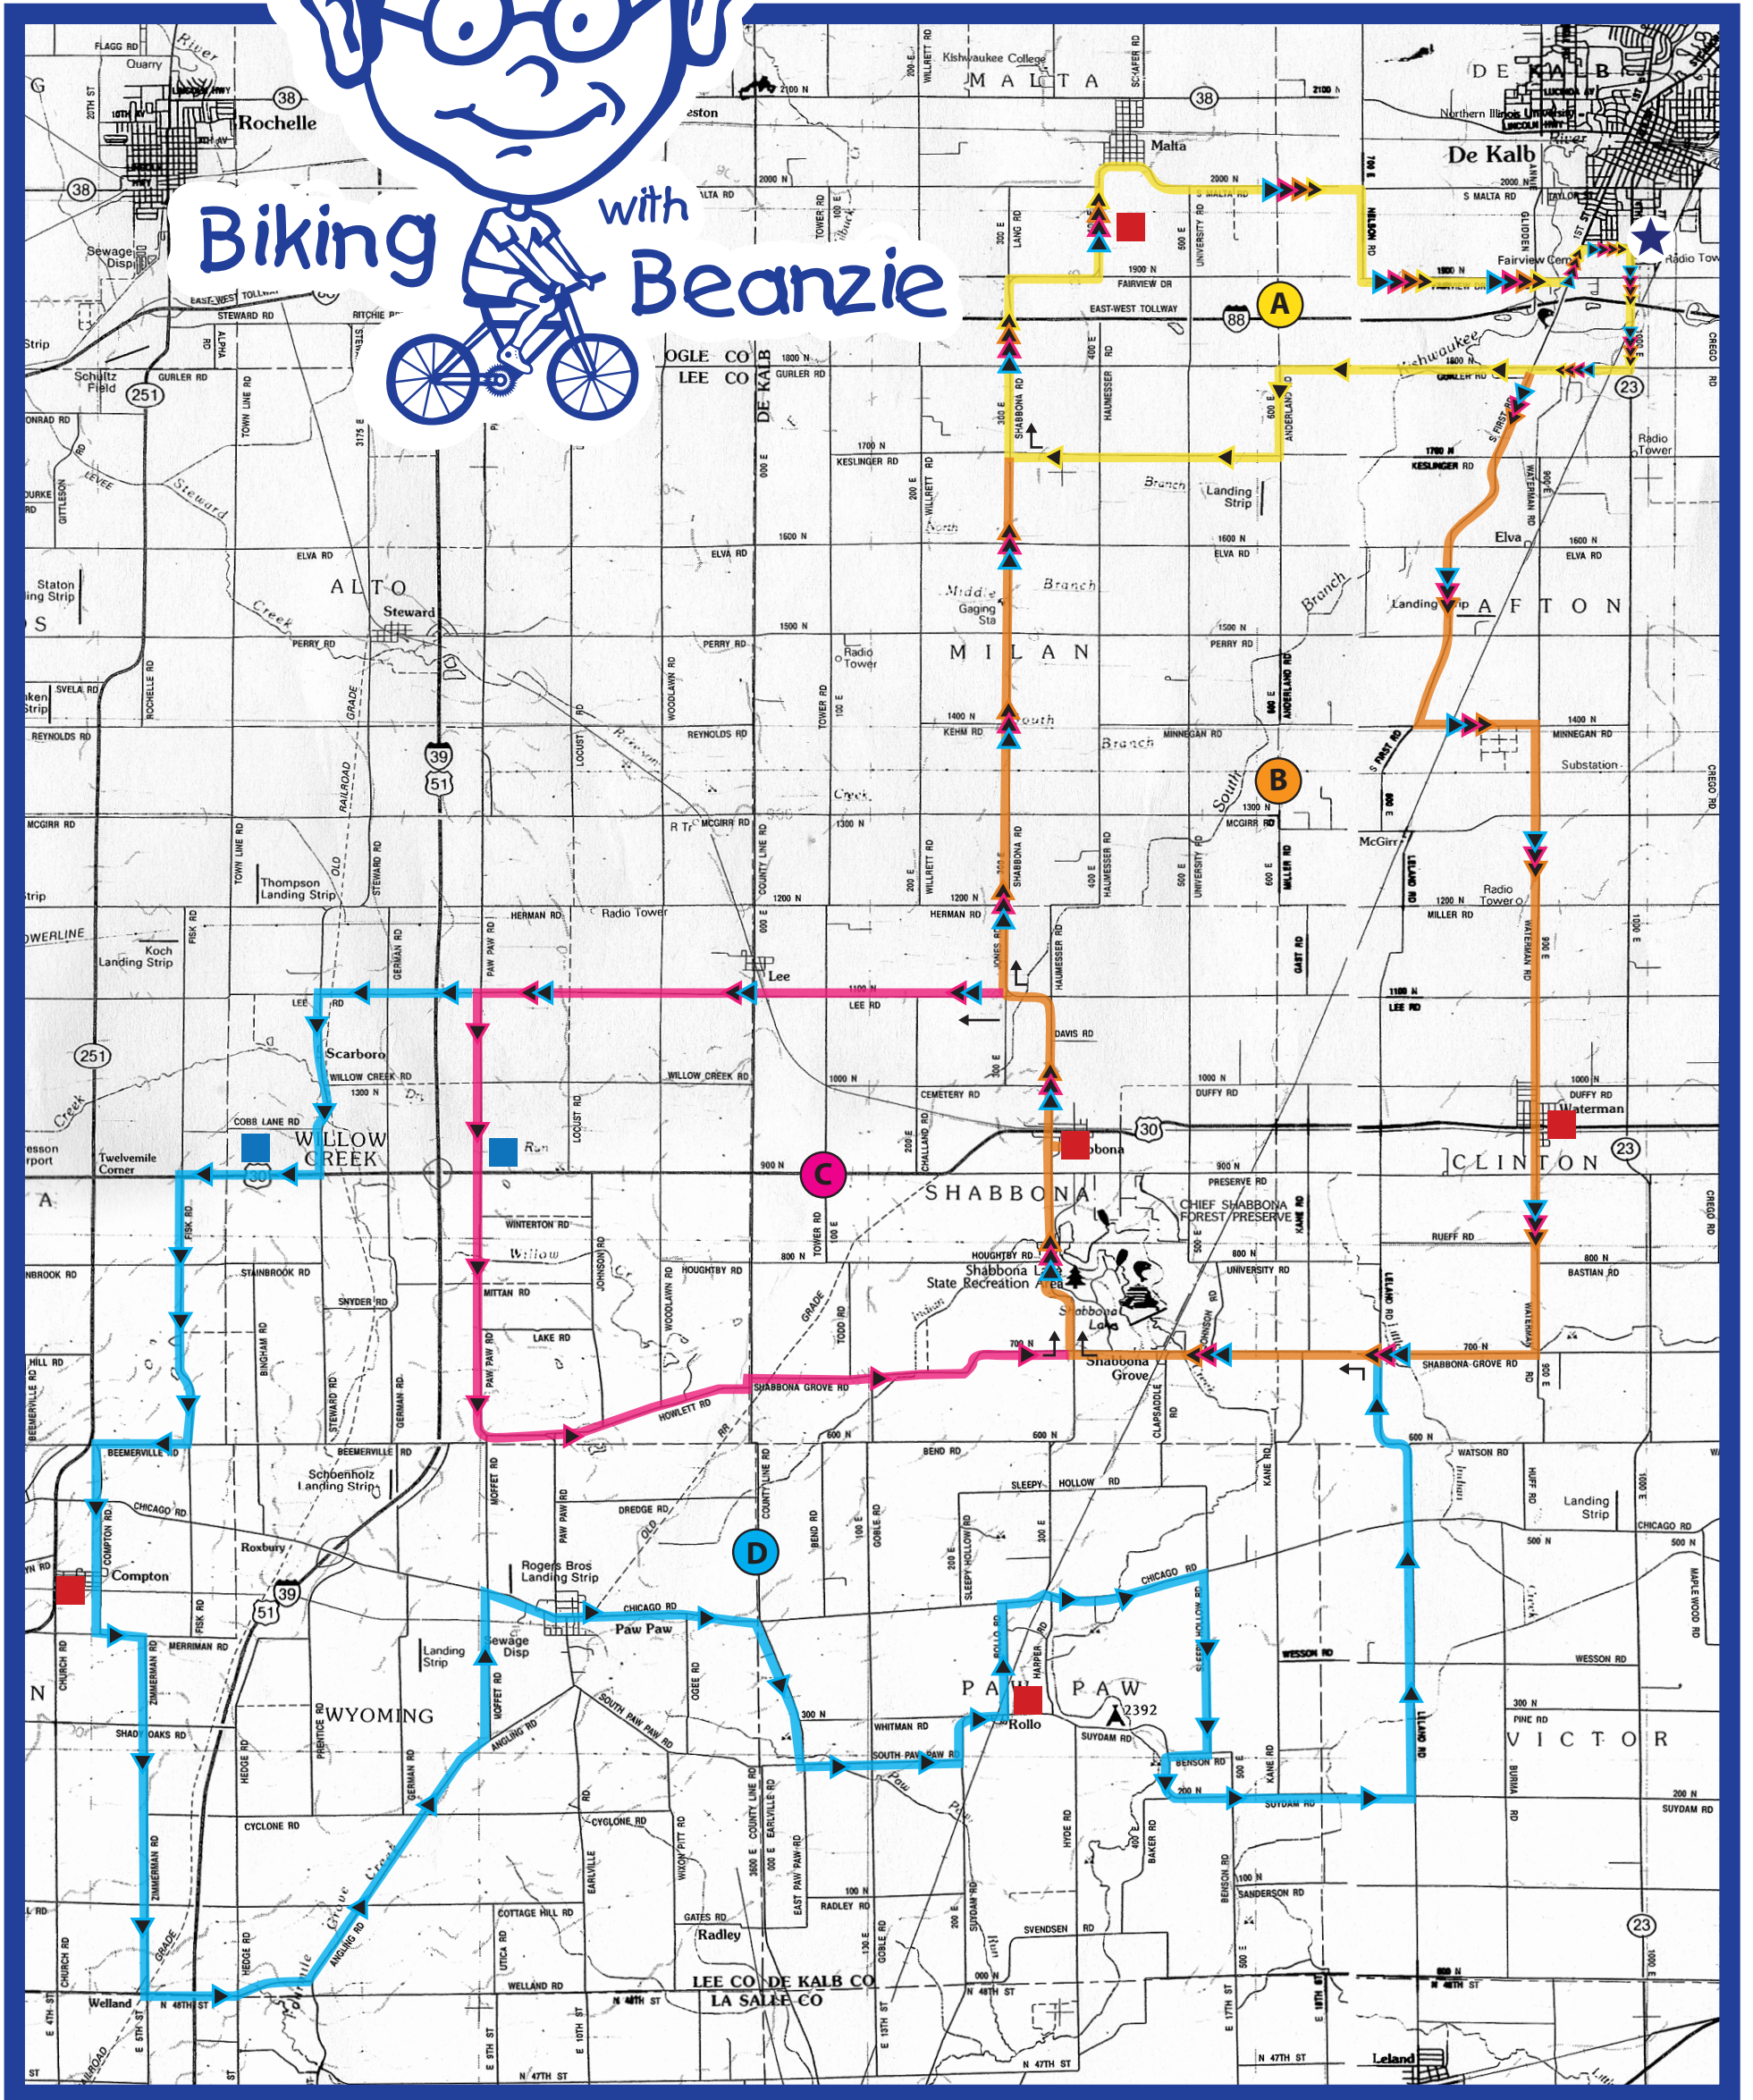

# 2024 Route Maps

Biking with Beanie

## MAP LEGEND

- ★ Start & End
- Full Rest Stop
- Water Stop

- A** → 21-mile Route
- B** → 43-mile Route
- C** → Metric Route
- D** → 102-mile Route